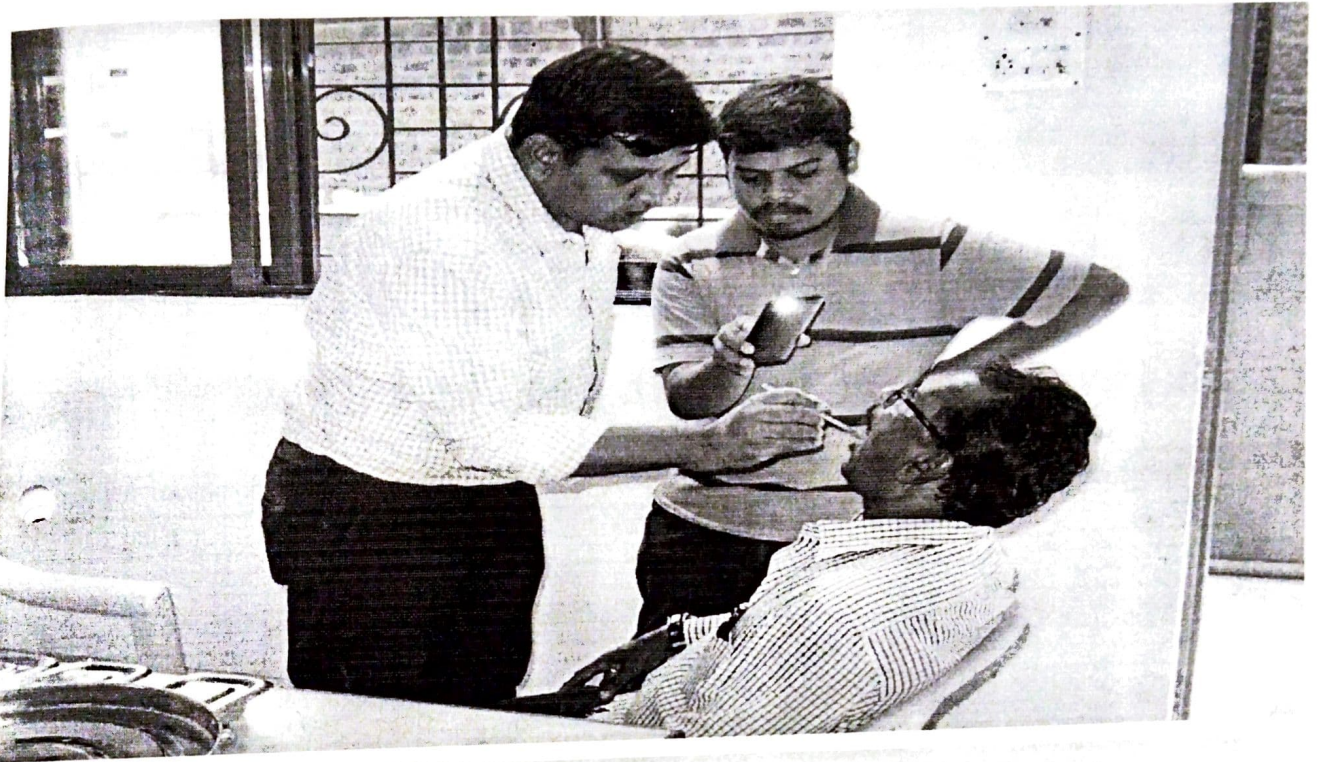

Shri. GopinathMahadeoVedakPratishthan's

G. M. Vedak Institute of Technology, Tala

Approved by AICTE, Recognized by Govt. of Maharashtra & Affiliated to University of Mumbai.

Institute code : EN 3447

E-mail : gmvedakit@gmail.com

Web : www.gmvit.com

N.S.S CELL