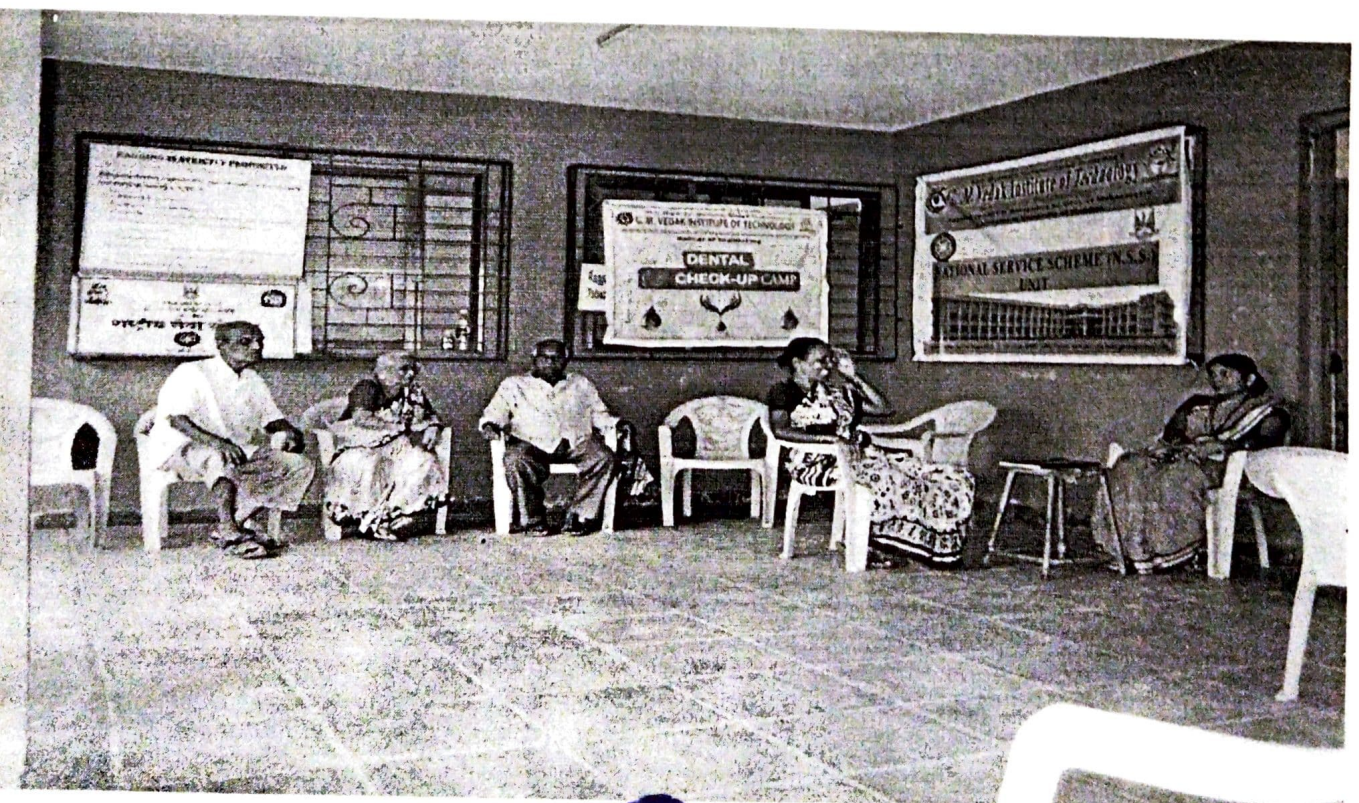

Shri. GopinathMahadeoVedakPratishthan's

G. M. Vedak Institute of Technology, Tala

Approved by AICTE, Recognized by Govt. of Maharashtra & Affiliated to University of Mumbai.

E-mail : gmvedakit@gmail.com

Institute code : EN 3447

Web : www.gmvit.com

N.S.S CELL

EYE & DENTAL CHECKUP CAMP

Date of the Blood donation: 4th December 2019

On the occasion of Hon. Dr. N.G.Vedak birthday, EYE & DENTAL CHECKUP CAMP has been conducted at G.M.V.TALA GIRLS HOSTEL on 4th DECEMBER 2019. Total 45 peoples checked their eyes and 28 peoples were checked their teeth. All peoples voluntarily and happily joined for eye and dental checkup on this day.

For this event chief guest was Dr.D.N.Jaiswal, Dr. Vijay Sarode, Dr. Ritesh Metha, Dr.Sayali Keni ,Asst. Prof. V. Kshirsagar, P.G.Mule and all teaching and non-teaching staff and peoples from the tall was present for the same.

Inauguration and welcome speech was handled by Dr.Vivek Rane and vote of thanks done by Asst. Prof. D.D.Hipperkar.